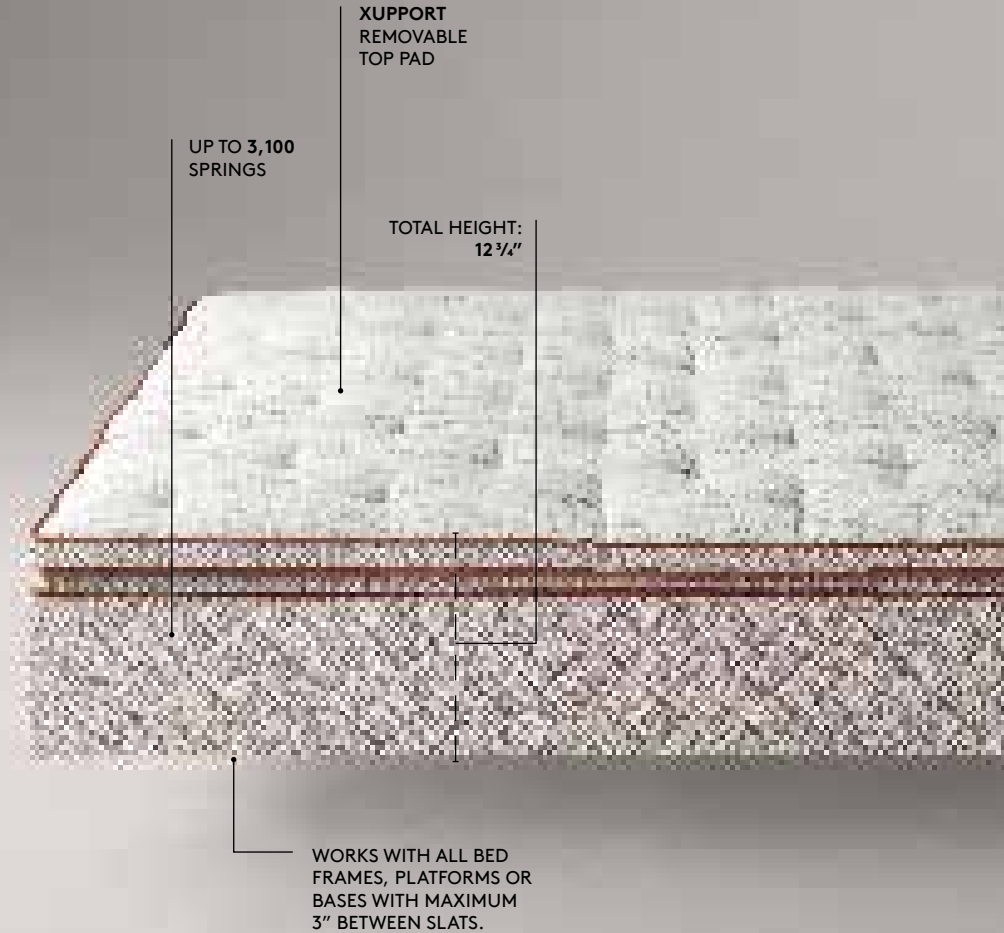

The DUX Bed is designed to help ease pressure on your back, to keep your spine in line and to distribute your weight evenly to maximize circulation. The result is a bed that can help you fall asleep faster and stay in deep sleep longer, so you wake up feeling refreshed and restored.

THE DUX BED IS BUILT TO LAST

DYNAMIC CONTOURING FOR FULL-BODY SUPPORT

THE ENVIRONMENTALLY RESPONSIBLE CHOICE

OEKO-TEX 100 CERTIFICATION

101 FRAMELESS

The DUX® 101 two-layer spring construction offers legendary comfort and support, combining our proud heritage with advanced technology. The mattress is based on the original DUX 1001 in features yet is built without our signature internal hardwood frame.

The DUX 101 Frameless is the perfect answer to those who may already have an existing bed frame or platform bed.

SIZES & DIMENSIONS		SPRING COUNT	RETAIL PRICES*
TWIN	38 X 75"	1,470	\$4,510
TWIN LONG	38 X 80"	1,568	\$4,510
FULL	54 X 75"	2,026	\$5,765
QUEEN	60 x 80"	2,412	\$6,480
CAL. KING	71 x 83"	2,964	\$7,490
KING	76 x 80"	3,100	\$7,655

* PRICES INCLUDE XUPPORT TOP PAD

MATTRESS HEIGHT	10¼"
TOTAL MATTRESS HEIGHT WITH XUPPORT TOP PAD	12¾"

Available in dual or single base.

1001

The DUX® 1001 dynamic two layer spring construction is the perfect introduction to legendary DUX comfort and support. The DUX 1001 is based on the original DUX bed design - first manufactured in 1926.