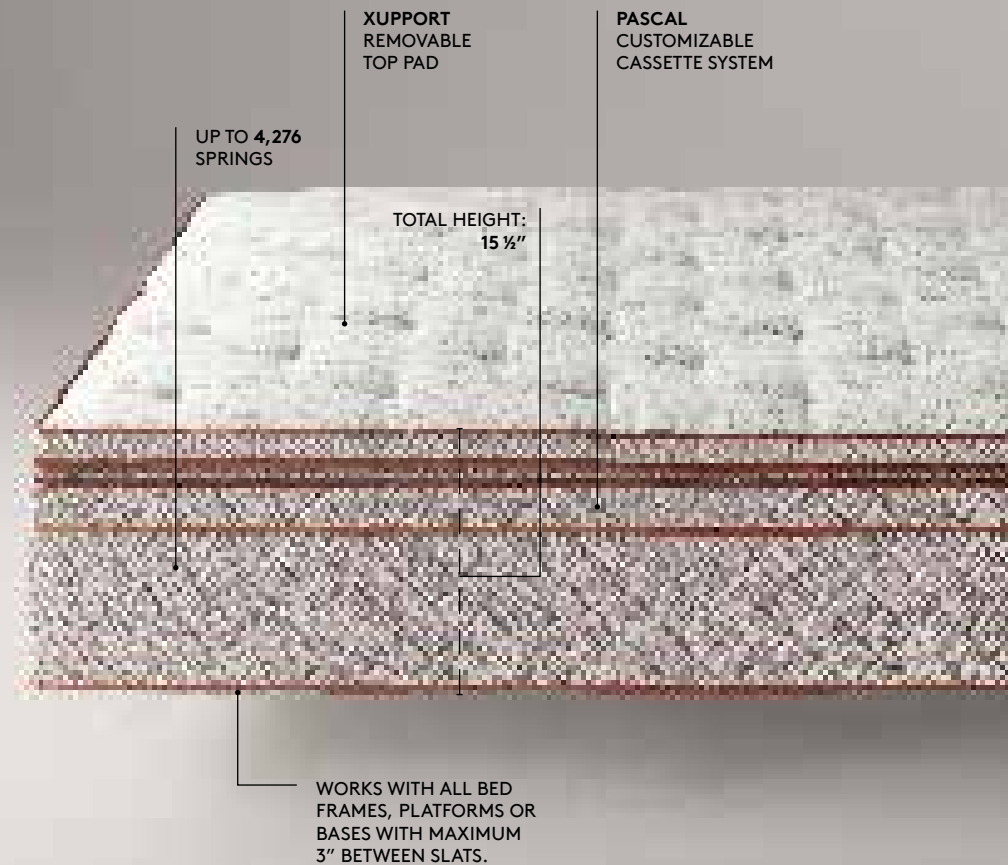

303 FRAMELESS

The DUX® 303 Frameless has all the features of a DUX 3003 without an internal hardwood frame. Thousands of interconnected coils and Pascal, our customizable cassette system allow you to customize each side of the bed to your individual body shape and needs.

The DUX 303 Frameless is the perfect answer to those who may already have an existing bed frame or platform bed.

SIZES & DIMENSIONS		SPRING COUNT	RETAIL PRICES*
TWIN LONG	38 X 80"	2,156	$5,825
QUEEN	60 X 80"	3,336	$8,450
CAL. KING	71 X 83"	4,056	$9,845
KING	76 X 80"	4,276	$10,010

* PRICES INCLUDE XUPPORT TOP PAD

MATTRESS HEIGHT	13"
TOTAL MATTRESS HEIGHT WITH XUPPORT TOP PAD	15 ½"