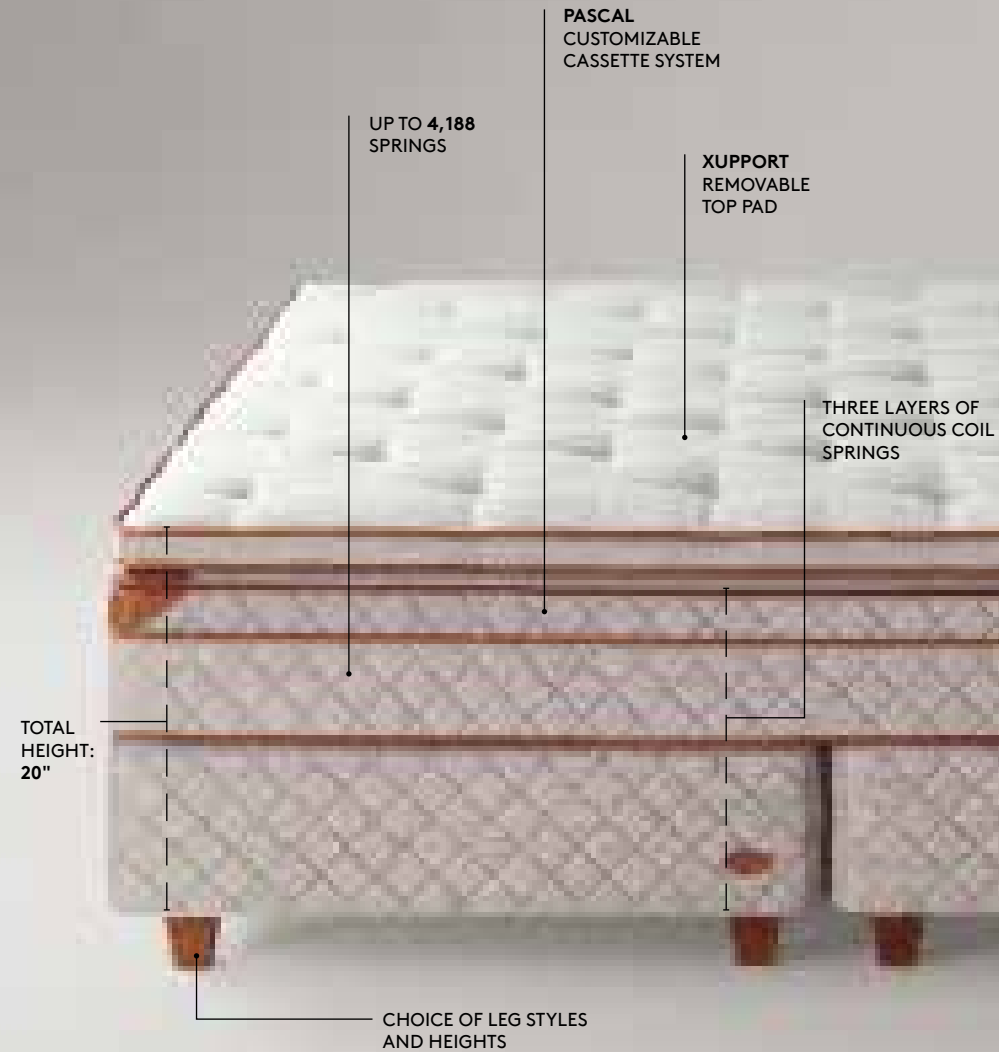

SIZES & DIMENSIONS		SPRING COUNT	RETAIL PRICES*
TWIN LONG	38 x 80"	1,680	\$5,825
QUEEN	60 x 80"	2,364	\$8,450
CAL. KING	71 x 83"	3,254	\$9,845
DUAL CAL. KING	71 x 83"	3,204	\$10,975
KING	76 x 80"	3,420	\$10,010
DUAL KING	76 x 80"	3,360	\$11,140

* PRICES INCLUDE XUPPORT TOP PAD

MATTRESS HEIGHT	13½"
MATTRESS HEIGHT WITH XUPPORT TOP PAD	16"
RECOMMENDED LEG HEIGHTS	6¼", 7¾", 9"

6006

The DUX® 6006 combines a two layer base for deep contouring support. Our Pascal system of interchangeable spring cassettes allows you to customize each side of the bed. With Pascal, you can quickly change the amount of support under your shoulders, hips and legs.

SIZES & DIMENSIONS		SPRING COUNT	RETAIL PRICES*
TWIN LONG	38 x 80"	2,112	\$7,875
QUEEN	60 x 80"	3,288	\$11,475
CAL. KING	71 x 83"	4,008	\$14,435
KING	76 x 80"	4,188	\$15,085

* PRICES INCLUDE XUPPORT TOP PAD

BASE HEIGHT	8¾"
SPRING TOP HEIGHT	8¾"
TOTAL MATTRESS HEIGHT	17½"
MATTRESS HEIGHT WITH XUPPORT TOP PAD	20"
RECOMMENDED LEG HEIGHTS	4¾", 6¾" 7¾"

8008

The DUX® 8008 offers our Pascal system of interchangeable spring cassettes. It also features an additional level of customizability in the form of our adjustable lumbar support for optimum relief and recovery. The result of over 97 years of sleep research and innovation, the DUX 8008 provides you with the ultimate sleep experience.