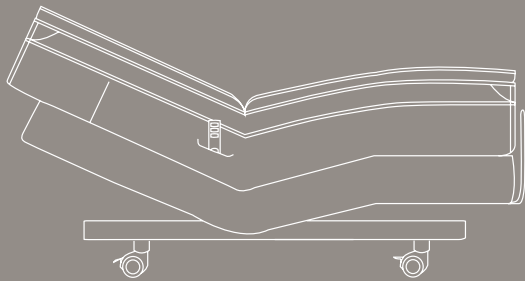

DYNAMIC

The DUX® Dynamic combines the best that a traditional DUX bed has to offer, with the added advantage of adjustability. Choose the position yourself with a simple press of a button on the handheld controller. DUX Dynamic is operated by a reliable low-voltage motor. Three layers of springs guarantee a great night's sleep. The top layer is based on our Pascal system that molds to your three body zones: shoulders, hips, and legs.

SIZES & DIMENSIONS		SPRING COUNT	RETAIL PRICES*
TWIN LONG	38 X 80"	2,156	$12,070
QUEEN	60 X 80"	3,336	$21,355
CAL. KING (DUAL BEDS)	71 X 83"	4,056	$24,140
KING (DUAL BEDS)	76 X 80"	4,312	$24,140

* PRICES INCLUDE XUPPORT TOP PAD

HEIGHT TO TOP OF QUILTED BED BASE (INCLUDED WITH BED)	14 1/4"
TOTAL BED HEIGHT (INCLUDING LEGS)	23"
TOTAL BED HEIGHT WITH XUPPORT TOP PAD	25 1/2"