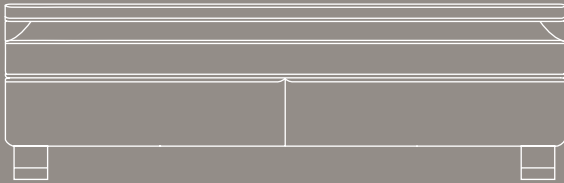

6006

The DUX® 6006 combines a two layer base for deep contouring support. Our Pascal system of interchangeable spring cassettes allows you to customize each side of the bed. With Pascal, you can quickly change the amount of support under your shoulders, hips and legs.

SIZES & DIMENSIONS		SPRING COUNT	RETAIL PRICES*
TWIN LONG	38 x 80"	2,112	$7,875
QUEEN	60 x 80"	3,288	$11,475
CAL. KING	71 x 83"	4,008	$14,435
KING	76 x 80"	4,188	$15,085

* PRICES INCLUDE XUPPORT TOP PAD

BASE HEIGHT	8¾"
SPRING TOP HEIGHT	8¾"
TOTAL MATTRESS HEIGHT	17½"
MATTRESS HEIGHT WITH XUPPORT TOP PAD	20"
RECOMMENDED LEG HEIGHTS	4¾", 6¾" 7¾"