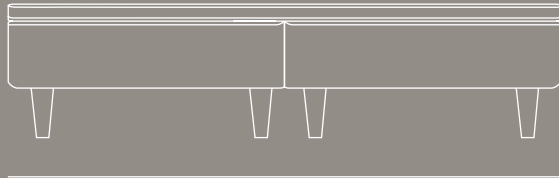

THE DUX BED IS BUILT TO LAST

DYNAMIC CONTOURING FOR FULL-BODY SUPPORT

THE ENVIRONMENTALLY RESPONSIBLE CHOICE

OEKO-TEX 100 CERTIFICATION

101 FRAMELESS

The DUX® 101 two-layer spring construction offers legendary comfort and support, combining our proud heritage with advanced technology. The mattress is based on the original DUX 1001 in features yet is built without our signature internal hardwood frame.

The DUX 101 Frameless is the perfect answer to those who may already have an existing bed frame or platform bed.

SIZES & DIMENSIONS		SPRING COUNT	RETAIL PRICES*
TWIN	38 X 75"	1,470	\$4,510
TWIN LONG	38 X 80"	1,568	\$4,510
FULL	54 X 75"	2,026	\$5,765
QUEEN	60 x 80"	2,412	\$6,480
CAL. KING	71 x 83"	2,964	\$7,490
KING	76 x 80"	3,100	\$7,655

* PRICES INCLUDE XUPPORT TOP PAD

MATTRESS HEIGHT	10¼"
TOTAL MATTRESS HEIGHT WITH XUPPORT TOP PAD	12¾"

Available in dual or single base.

1001

The DUX® 1001 dynamic two layer spring construction is the perfect introduction to legendary DUX comfort and support. The DUX 1001 is based on the original DUX bed design - first manufactured in 1926.