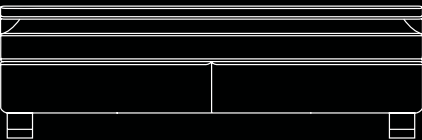

THE DUX BED

BED SPECIFICATIONS & PRICING GUIDE