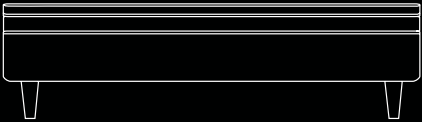

THE DUX BED

BED SPECIFICATIONS & PRICING GUIDE