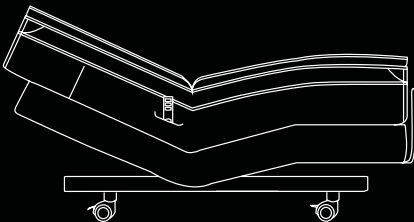

THE DUX BED

BED SPECIFICATIONS & PRICING GUIDE